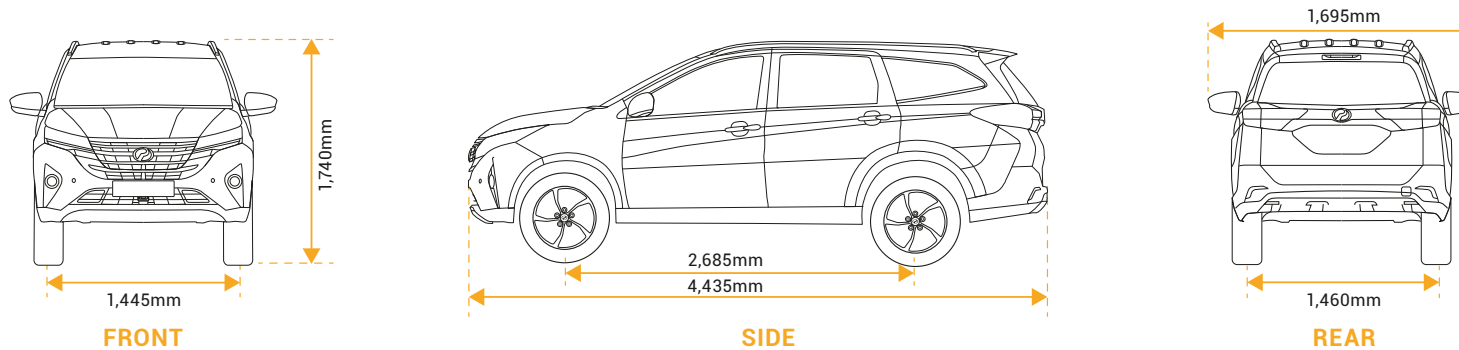

TECHNICAL SPECIFICATIONS

MODEL		ARUZ 1.5ℓ	
TRANSMISSION		X	AV
TRANSMISSION		4 E-AT	
DIMENSIONS & WEIGHT			
Overall length/width/height	mm	4,435/1,695/1,740	
Wheelbase	mm	2,685	
Track	Front	1,445	
	Rear	1,460	
Ground clearance	mm	220	
Minimum turning radius	m	5.2	
Kerb weight	kg	1,300	1,310
Luggage capacity	ℓ	213/514 (with 3rd row seat down)	
Fuel tank capacity	ℓ	45	

ENGINE			
Engine type	2NR-VE, 4 cylinders, DOHC with DUAL VVT-i		
Total displacement	cc	1,496	
Maximum output	kW/rpm	75/6,000	
Maximum torque	Nm/rpm	133/4,200	
Fuel consumption (with Eco-driving)	km/ℓ	15.6 (with 'Eco Idle' system)	
'Eco Idle' system (Idling stop system)		•	•

CHASSIS			
Electric power steering (EPS)		•	•
Tyres, disc wheels & spare tyre		215/60 R17 (17-inch alloy rims)	

SAFETY & SECURITY			
Airbags		6 (front, side & curtain)	
ABS with EBD & BA		•	•
Vehicle stability control (VSC)		•	•
Traction control (TRC)		•	•
Emergency stop signal (ESS)		•	•
Hill-start assist (HSA)		•	•
Advanced safety assist (A.S.A.) 2.0		-	•
Reverse camera		•	•
Integrated driving video recorder (DVR)		-	•
ISOFIX system with top tether		•	•
Solar and security window film		•	•

DIMENSIONS