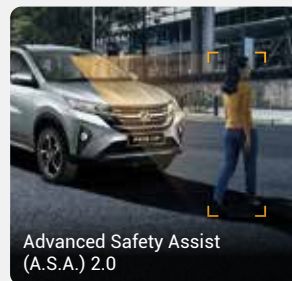

Emergency Stop Signal (ESS)
ESS automatically activates Hazard Warning Lights during hard braking to alert the drivers of trailing vehicles.

ISOFIX System

Anti-snatch Hook

Seat Belt Reminder
Driver, Front & Rear Passengers

One-touch Power Window
with Jam Protection
Driver Side Only

Solar & Security Window Film

VARIANT COMPARISON

1.5 AV DIFFERENCES FROM 1.5X

Multimedia System with Navigation

Semi-bucket Leather Seats

Advanced Safety Assist
(A.S.A.) 2.0

- Sporty Roof Rail
- Front Grille with Chrome & Glossy Black Finish
- Backdoor Garnish with Chrome & Glossy Black Finish
- Auto Light Control
- HDMI Port

Integrated Driving
Video Recorder
(DVR)

'Smart Link' for Android