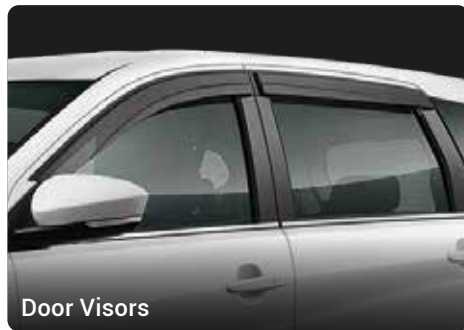

6 - MONTH WARRANTY
Terms and conditions apply.

INSTALMENT PLAN AVAILABLE*
*For new car purchases only.