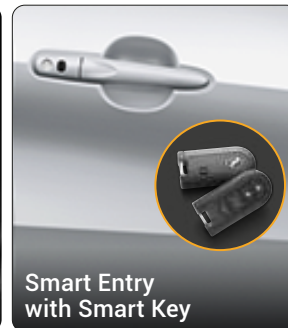

Auto Light Control*

Reverse Camera

Integrated Driving Video Recorder (DVR)*

Toll Card
Built-in Toll Reader

Push Start/Stop Button

Digital Aircond Controller

Smart Entry with Smart Key

Multimedia System with Navigation and 'Smart Link' for Android*

Central Lock Button

4 Mid Range Speakers & 2 Tweeters

12V/120W | HDMI* Ports

Charging Port In All Rows

Middle Row - USB Port

Third Row - 12V/60W Port

*AV variant only.

STYLE. ELEVATED.