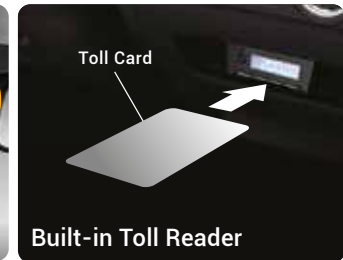

Auto Light Control*

Reverse Camera

Integrated Driving Video Recorder (DVR)*

Toll Card
Built-in Toll Reader

Push Start/Stop Button

Digital Aircond Controller

Smart Entry with Smart Key

Multimedia System with Navigation and 'Smart Link' for Android*