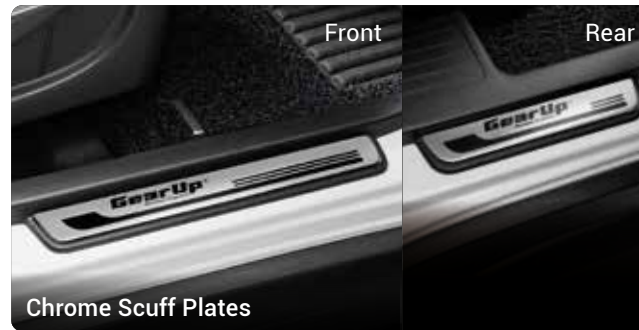

6 - MONTH WARRANTY
Terms and conditions apply.

INSTALMENT PLAN AVAILABLE*
*For new car purchases only.