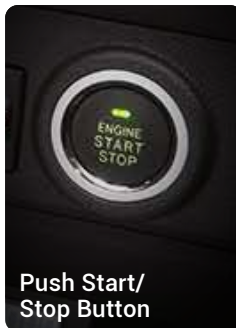

Auto Light Control*

Reverse Camera

Integrated Driving Video Recorder (DVR)*

Toll Card
Built-in Toll Reader

Push Start/Stop Button

Digital Aircond Controller

Smart Entry with Smart Key

Multimedia System with Navigation and 'Smart Link' for Android*

Central Lock Button

4 Mid Range Speakers & 2 Tweeters

12V/120W | HDMI* Ports

Charging Port In All Rows

Middle Row - USB Port

Third Row - 12V/60W Port

*AV variant only.

STYLE. ELEVATED.