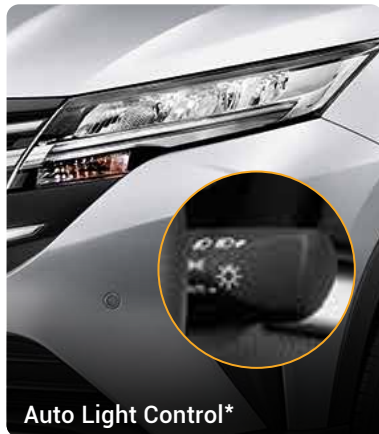

Auto Light Control*

Reverse Camera

Integrated Driving Video Recorder (DVR)*

Toll Card
Built-in Toll Reader

Push Start/Stop Button

Digital Aircond Controller

Smart Entry with Smart Key

Multimedia System with Navigation and 'Smart Link' for Android*