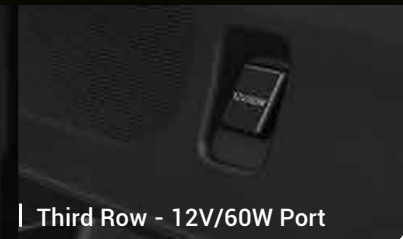

Central Lock Button

4 Mid Range Speakers & 2 Tweeters

12V/120W | HDMI* Ports

Charging Port In All Rows

Middle Row - USB Port

Third Row - 12V/60W Port

*AV variant only.

STYLE. ELEVATED.