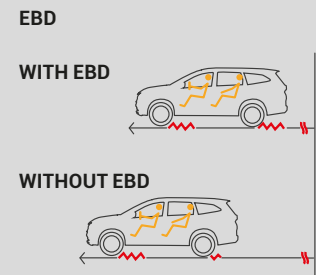

5-star ASEAN NCAP Safety Rating

6 Airbags

Hill-start Assist (HSA)
Prevents your car from rolling backwards on steep surfaces after the brake is released.

Traction Control (TRC)
Improves safety when driving on slippery roads.

Vehicle Stability Control (VSC)
The system improves vehicle stability by detecting and reducing skidding.

Anti-lock Braking System (ABS) with Electronic Brake Distribution (EBD) and Brake Assist (BA)
The ABS function prevents the tyres from locking when braking, avoiding uncontrollable skids and maintaining steering control.