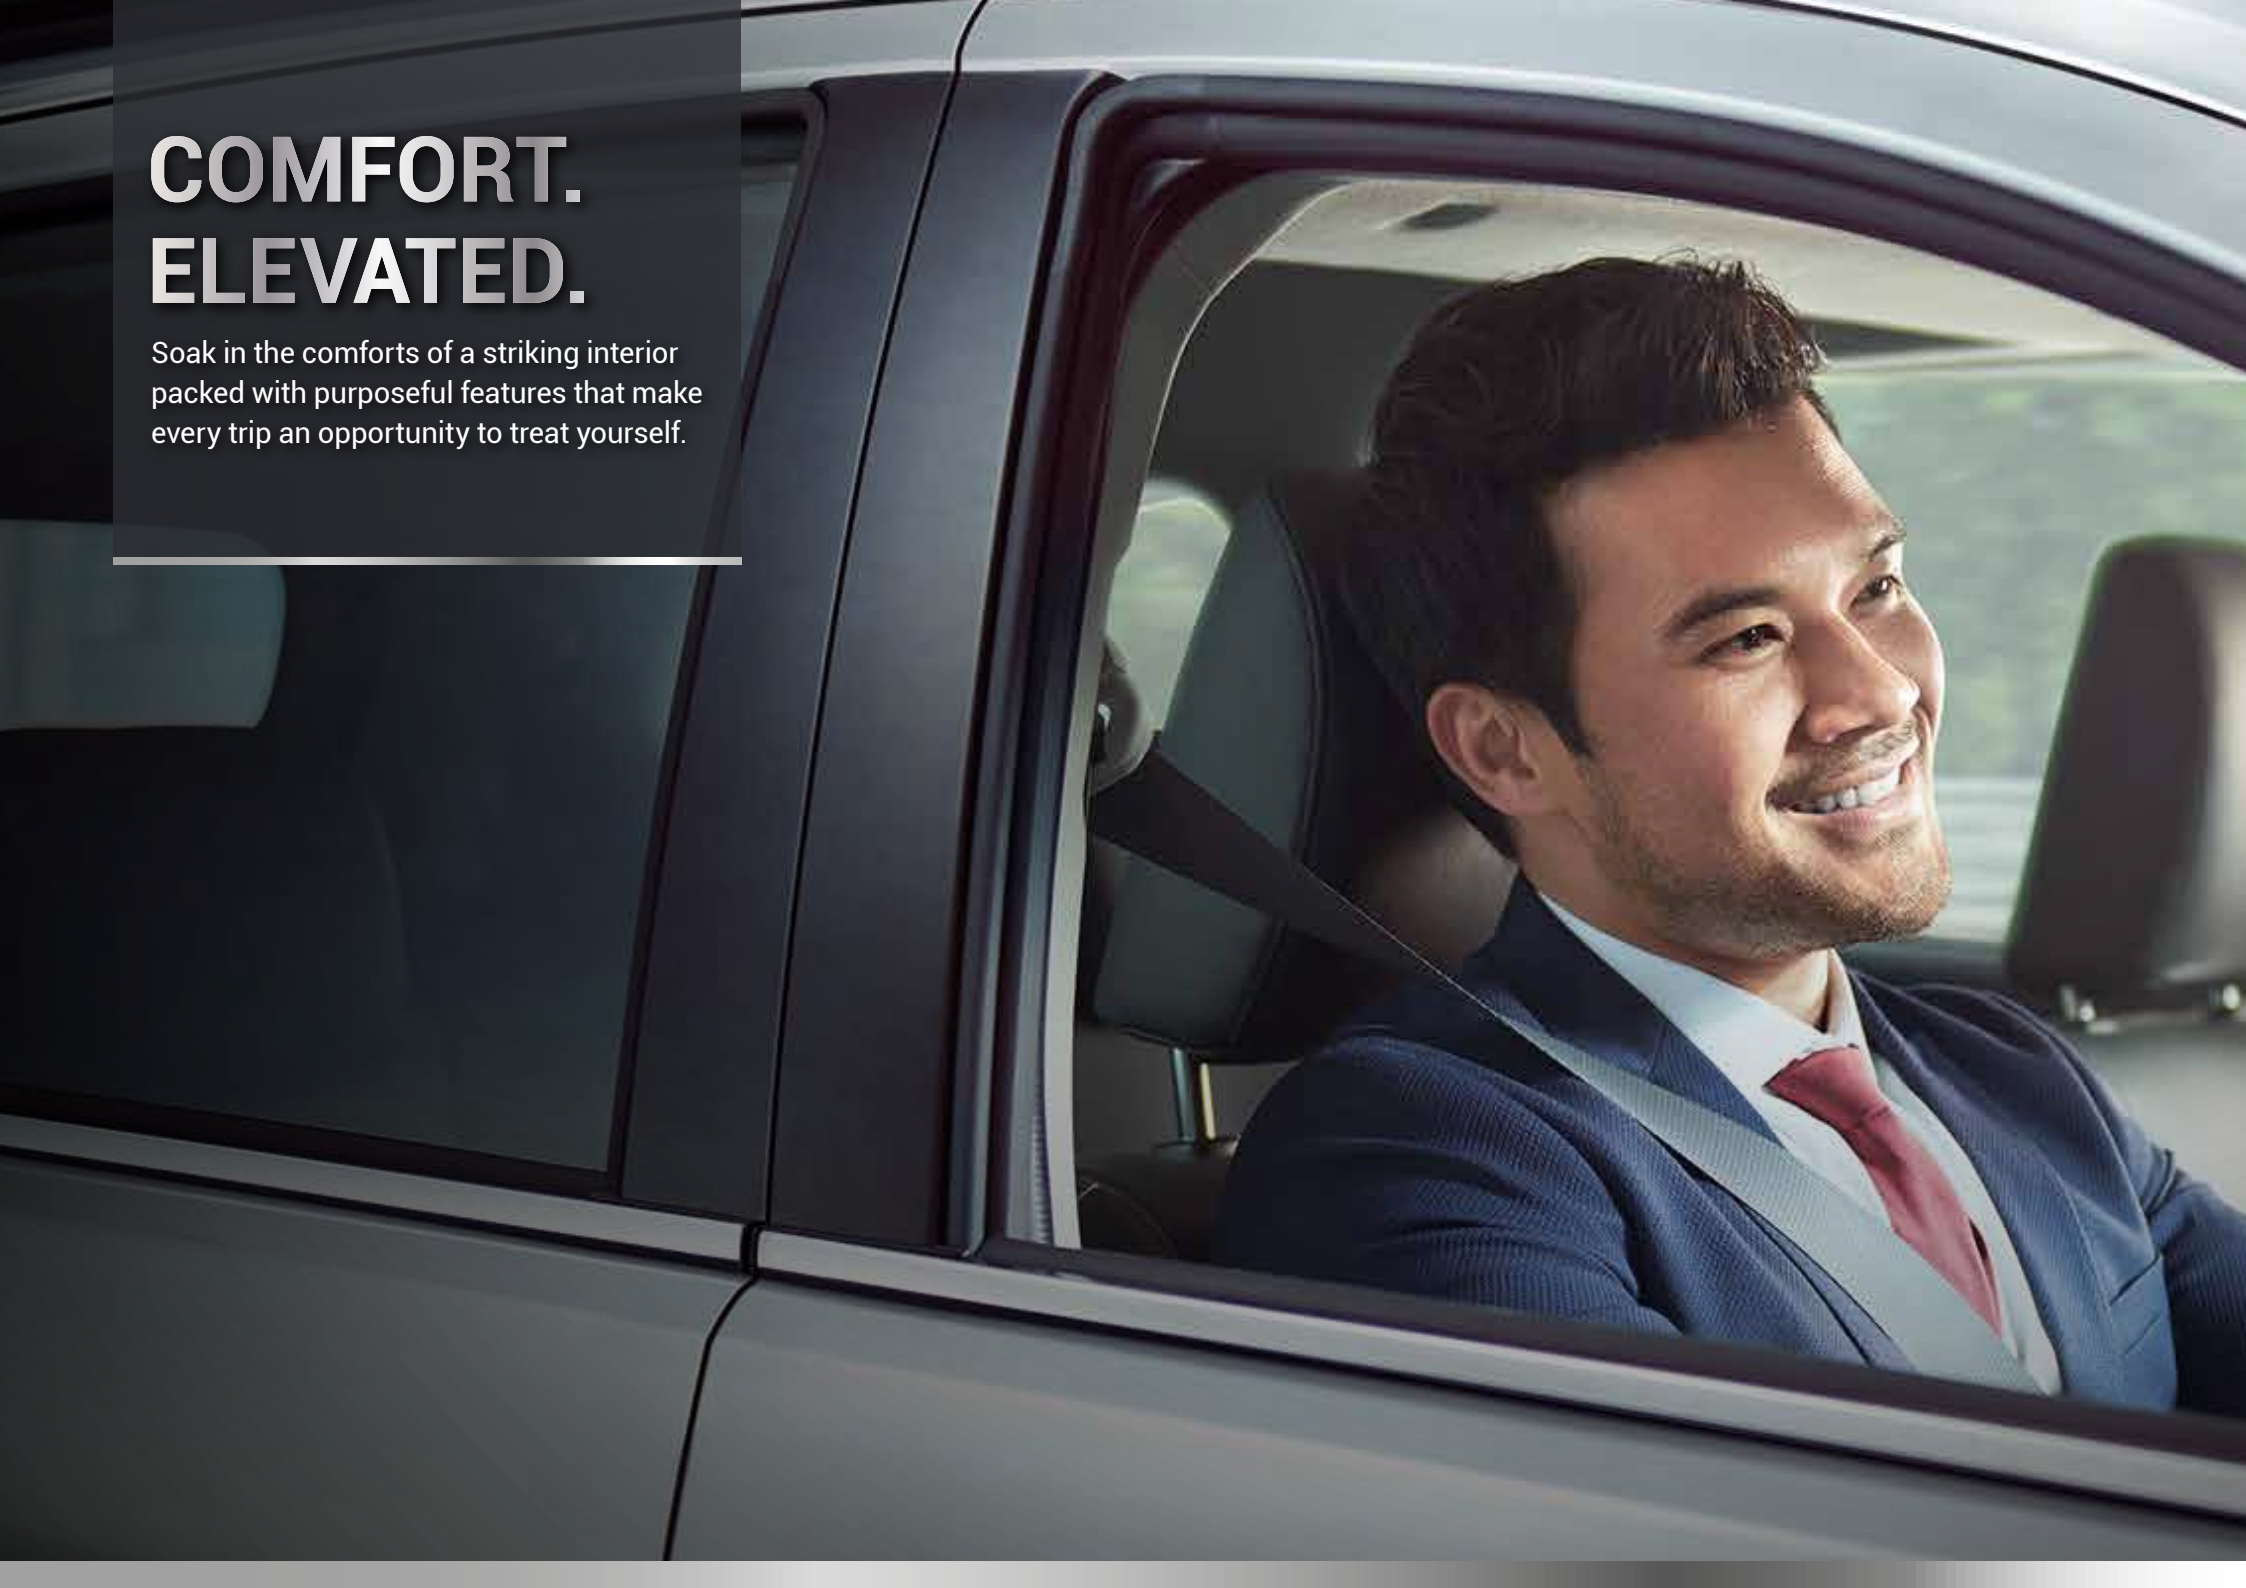

Load it up and pack it in.

NORMAL MODE

More room for more stuff.

COMFORT. ELEVATED.

Soak in the comforts of a striking interior packed with purposeful features that make every trip an opportunity to treat yourself.

Adjustable Leather-wrapped Steering Wheel with Audio & 'Receive Call' Control*

Side Mirror Control

Rear Aircond Vents

Driver Seat Height Adjuster

Semi-bucket Leather Seats*

Sporty White-illuminated Meter Panel with LCD Multi-info Display