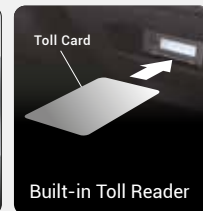

USB Ports

Reverse Camera

Push Start/ Stop Button

'Eco Idle' System

Solar & Security Window Film

Smart Entry with Smart Key

Built-in Toll Reader

GearUp® PERODUA ORIGINALS