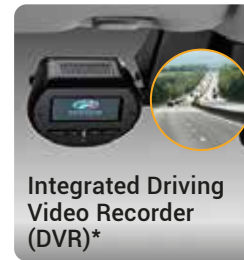

Auto Light Control*

Reverse Camera

Integrated Driving Video Recorder (DVR)*

Toll Card
Built-in Toll Reader

Push Start/Stop Button

Digital Aircond Controller

Smart Entry with Smart Key

Multimedia System with Navigation and 'Smart Link' for Android*