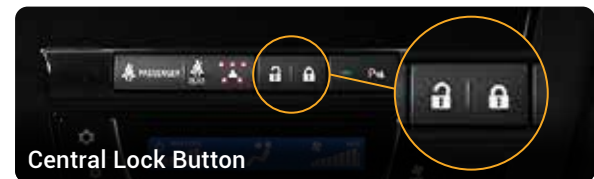

Auto Light Control*

Reverse Camera

Integrated Driving Video Recorder (DVR)*

Toll Card
Built-in Toll Reader

Push Start/Stop Button

Digital Aircond Controller

Smart Entry with Smart Key

Multimedia System with Navigation and 'Smart Link' for Android*

Central Lock Button

4 Mid Range Speakers & 2 Tweeters

12V/120W | HDMI* Ports

Charging Port In All Rows

Middle Row - USB Port

Third Row - 12V/60W Port

*AV variant only.

STYLE. ELEVATED.