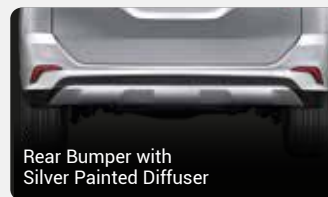

- Sporty Roof Rail
- Front Grille with Chrome & Glossy Black Finish
- Backdoor Garnish with Chrome & Glossy Black Finish
- Auto Light Control
- HDMI Port

Integrated Driving
Video Recorder
(DVR)

'Smart Link' for Android

Fog Lamps with
Stylish Bezel

Front Bumper with
Silver Painted Diffuser

Rear Bumper with
Silver Painted Diffuser

1.5X

Digital Audio System with Bluetooth, USB & MP3

Semi-bucket Fabric Seats

6 Airbags

- 5-star ASEAN NCAP Safety Rating
- Vehicle Stability Control (VSC) and Traction Control (TRC)
- Anti-lock Braking System (ABS) with Electronic Brake Distribution (EBD) & Brake Assist (BA)
- Hill-start Assist (HSA)
- Emergency Stop Signal (ESS)
- 17-inch Alloy Rims
- ISOFIX System
- Seat Belt Reminder (Driver, Front & Rear Passengers)
- One-touch Power Window with Jam Protection (Driver Side)
- Headlamp Levelling Adjuster
- Chrome Inner Door Handles
- Air Conditioner (With Rear Vents)
- Anti-snatch Hook
- Speed-linked Intermittent Front Wiper